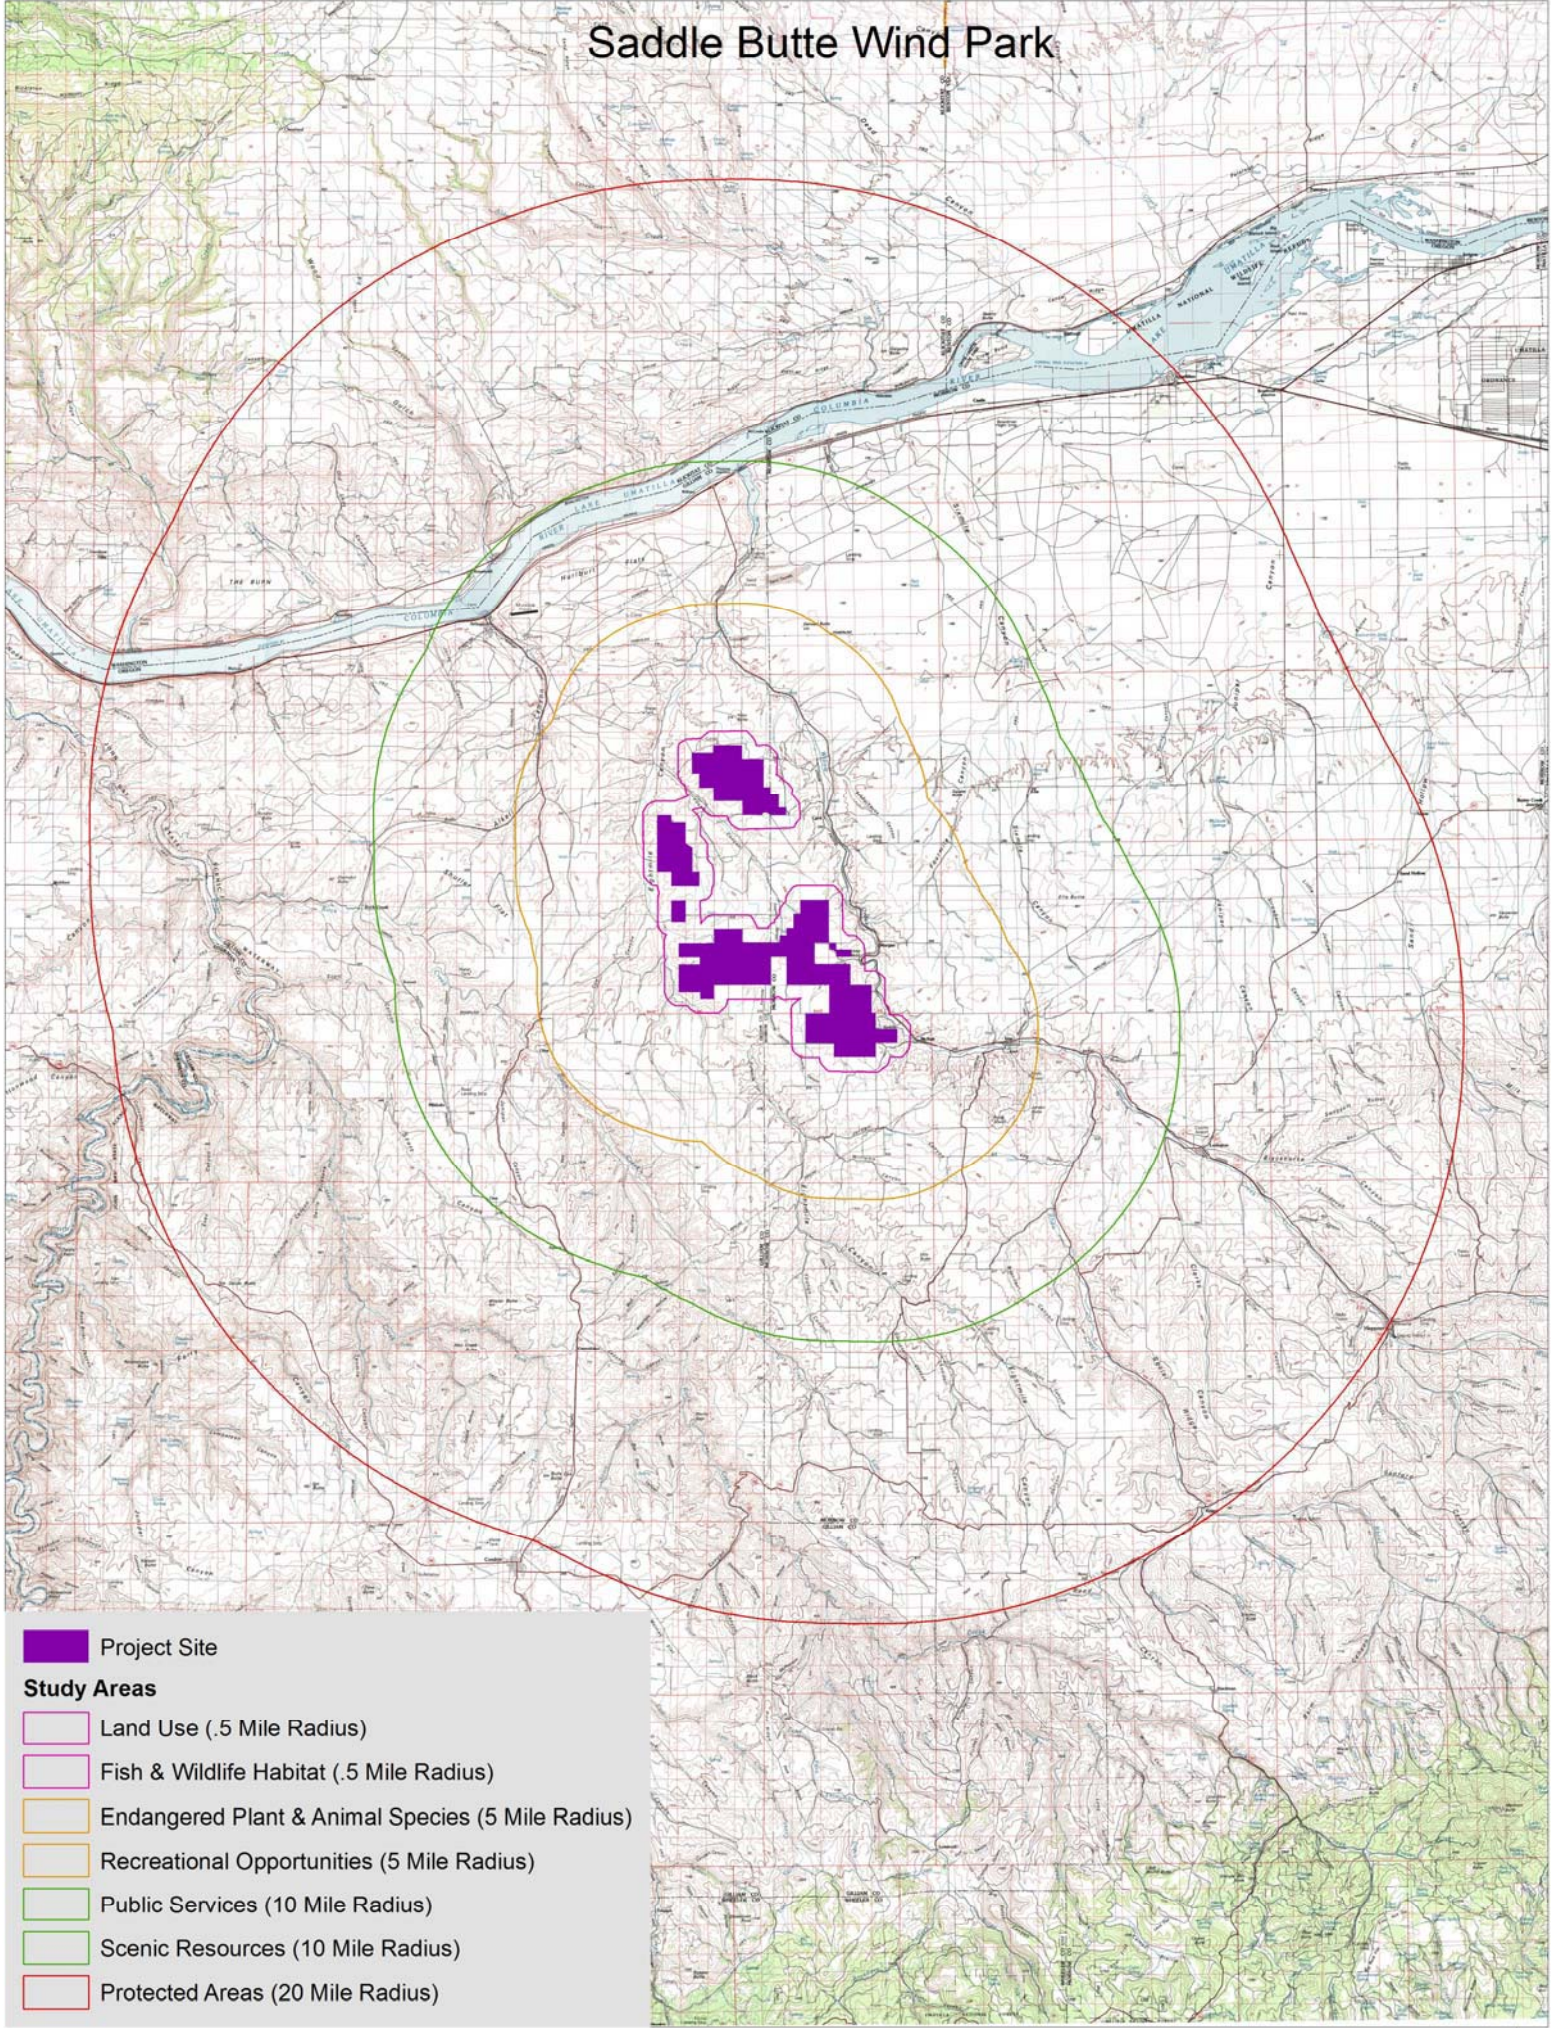

Saddle Butte Wind Park

-  Project Site
- Study Areas**
-  Land Use (.5 Mile Radius)
-  Fish & Wildlife Habitat (.5 Mile Radius)
-  Endangered Plant & Animal Species (5 Mile Radius)
-  Recreational Opportunities (5 Mile Radius)
-  Public Services (10 Mile Radius)
-  Scenic Resources (10 Mile Radius)
-  Protected Areas (20 Mile Radius)

G-4 Study areas